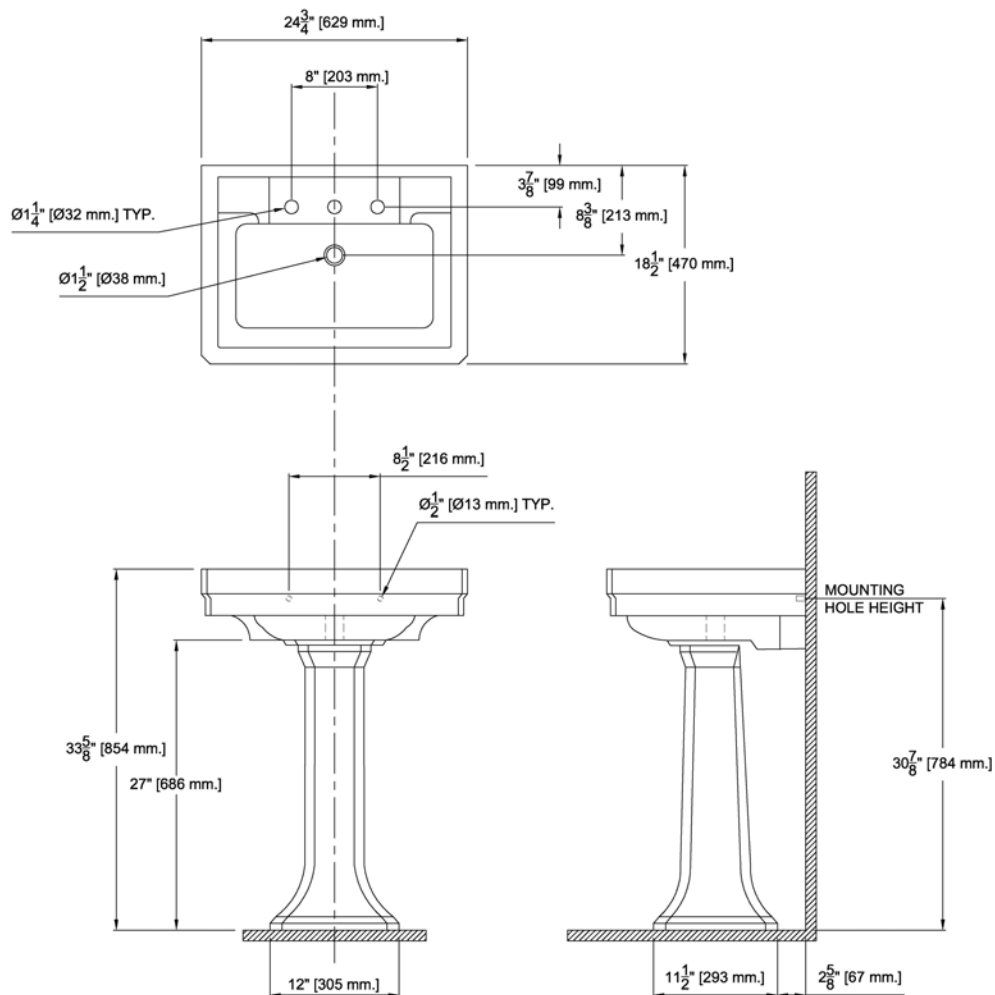

Features:

- Vitreous china
- Front overflow
- Faucet deck
- 8" Faucet center
- Clean, classical design
- Complete with mounting kit
- Easy installation
- Installed Dimensions: 24³/₄"L x 18¹/₂"W x 33 ⁵/₈"H

Codes/Standards Applicable:

IAPMO/UPC
ASME A112.19.2

Available Colors:

- .01 White
- .02 Bone
- .06 Balsa
- .13 Black

Specified Model

Model	Description	Colors:
5125.080	Pedestal Lavatory	<input type="checkbox"/> .01 White <input type="checkbox"/> .02 Bone <input type="checkbox"/> .06 Balsa <input type="checkbox"/> .13 Black
Accessories:		
Refer to catalog and/or price book for faucet options		

Product Specification:

The Petite pedestal lavatory shall be 24³/₄" in length, 18¹/₂" in width, and 33 ⁵/₈" in height. Pedestal lavatory shall be made of vitreous china. Pedestal lavatory shall have 8" centers. Pedestal lavatory shall have front overflow. Pedestal lavatory shall be St. Thomas Creations model 5125.080.

Fixture:		Included Components:	
		Lavatory	5125.082
		Pedestal	5122.331
Drain Hole	1½"		
Faucet Holes	1¼"		
Packaging Dimensions:		Weight:	
Lavatory	26"L x 20½"W X 10½"H	38.5	
Pedestal	29"L X 13½"W X 12½"H	26.5	