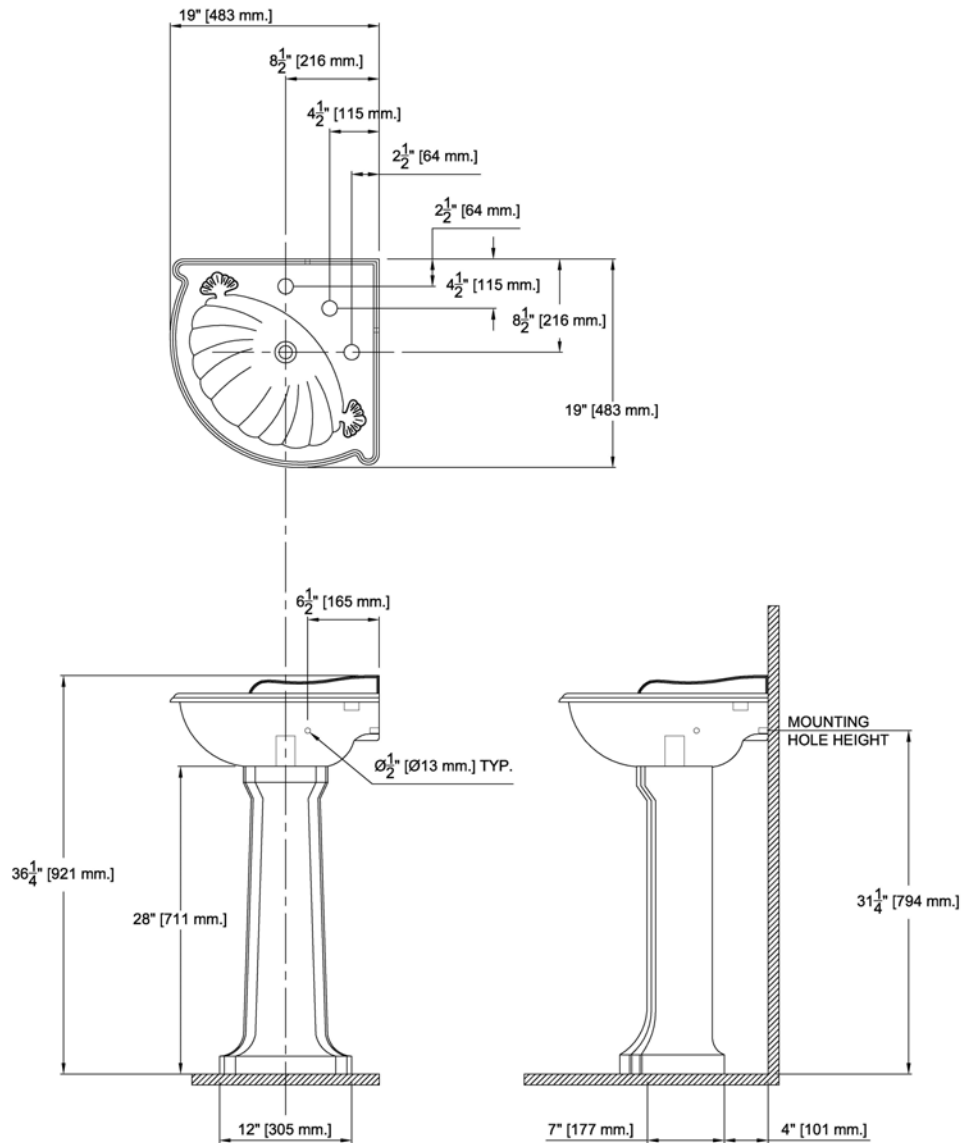

Features:

- Vitreous china
- Rear overflow
- Faucet deck
- 8" Faucet center
- Classical design with shell motif bowl and detailed pedestal
- Enhanced height (over 34" at basin front rim)
- Backsplash
- Complete with mounting kit
- Easy installation
- Installed Dimensions: 19"L x 19"W x 36¼"H

Codes/Standards Applicable:

IAPMO/UPC

ASME A112.19.2

Available Colors:

- .01 White
- .02 Bone
- .06 Balsa
- .13 Black

Specified Model

Model	Description	Colors:
5074.080	Pedestal Lavatory	<input type="checkbox"/> .01 White <input type="checkbox"/> .02 Bone <input type="checkbox"/> .06 Balsa <input type="checkbox"/> .13 Black
Accessories:		
Refer to catalog and/or price book for faucet options		

Product Specification:

The Corner-mount pedestal lavatory shall be 19" in length, 19" in width, and 36¼" in height. Pedestal lavatory shall be made of vitreous china. Pedestal lavatory shall have 8" faucet center. Pedestal lavatory shall have rear overflow. Pedestal lavatory shall be St. Thomas Creations model 5074.080.

Fixture:		Included Components:	
		Lavatory	5074.082
		Pedestal	5071.331
Drain Hole	1 3/4"		
Faucet Holes	1 1/2"		
Packaging Dimensions:		Weight:	
Lavatory	24"L x 72"W X 20 1/2"H	29.5	
Pedestal	29 1/2"L X 11"W X 14"H	28.0	